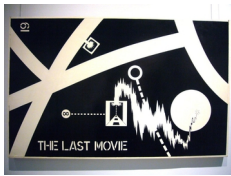

Pen, pencil and watercolour on paper

42 x 59 cm

(JK22)

**Jeff Keen**

*CineBLATZ*, 1972

Pencil and watercolour on paper

42 x 59 cm

(JK21)