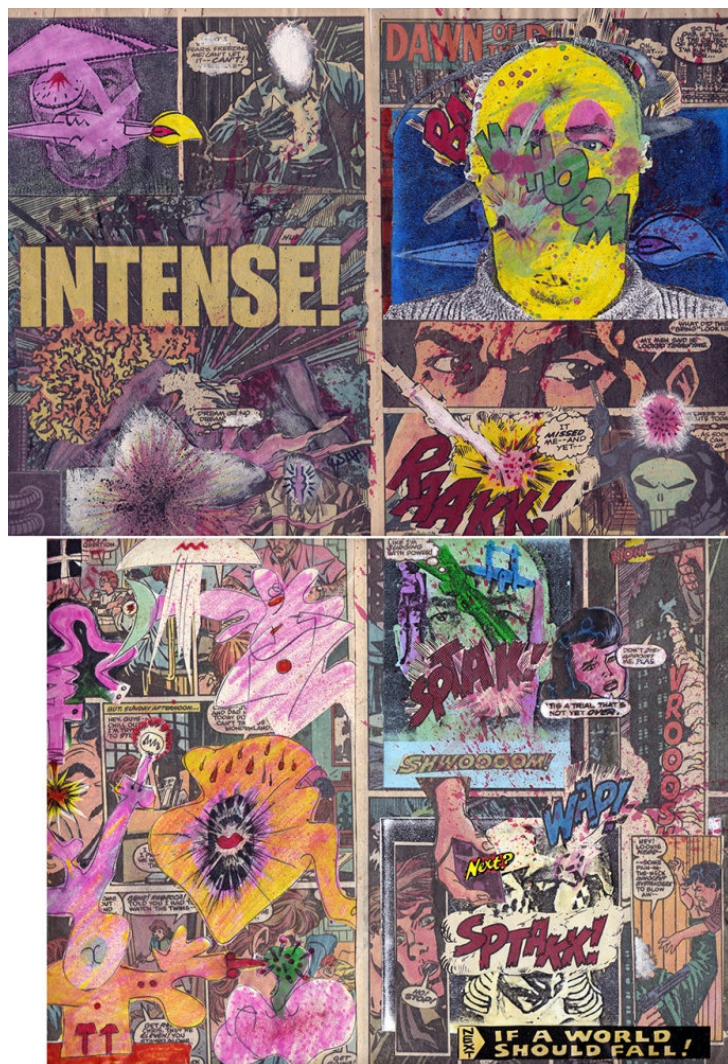

Jeff Keen
INTENSE! Part One & Part Two (diptych), 1990

Comic book collage with watercolour
Two sheets at 29.7 x 41.2 cm each
(JK34)