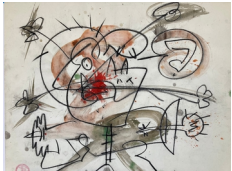

Jeff Keen
Untitled (Gazapokalypse) 4, tbc
Crayon and watercolour on paper
30.3 x 40.5 cm
(JK32)