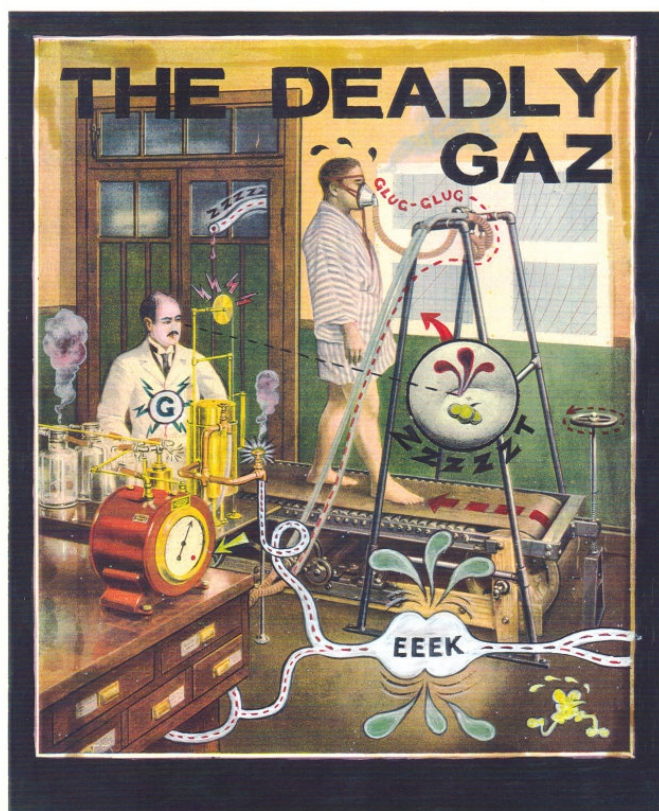

Jeff Keen
The Deadly Gaz, tbc

Collage with ink and gouache
22.2 x 18.3cm
(JK40)