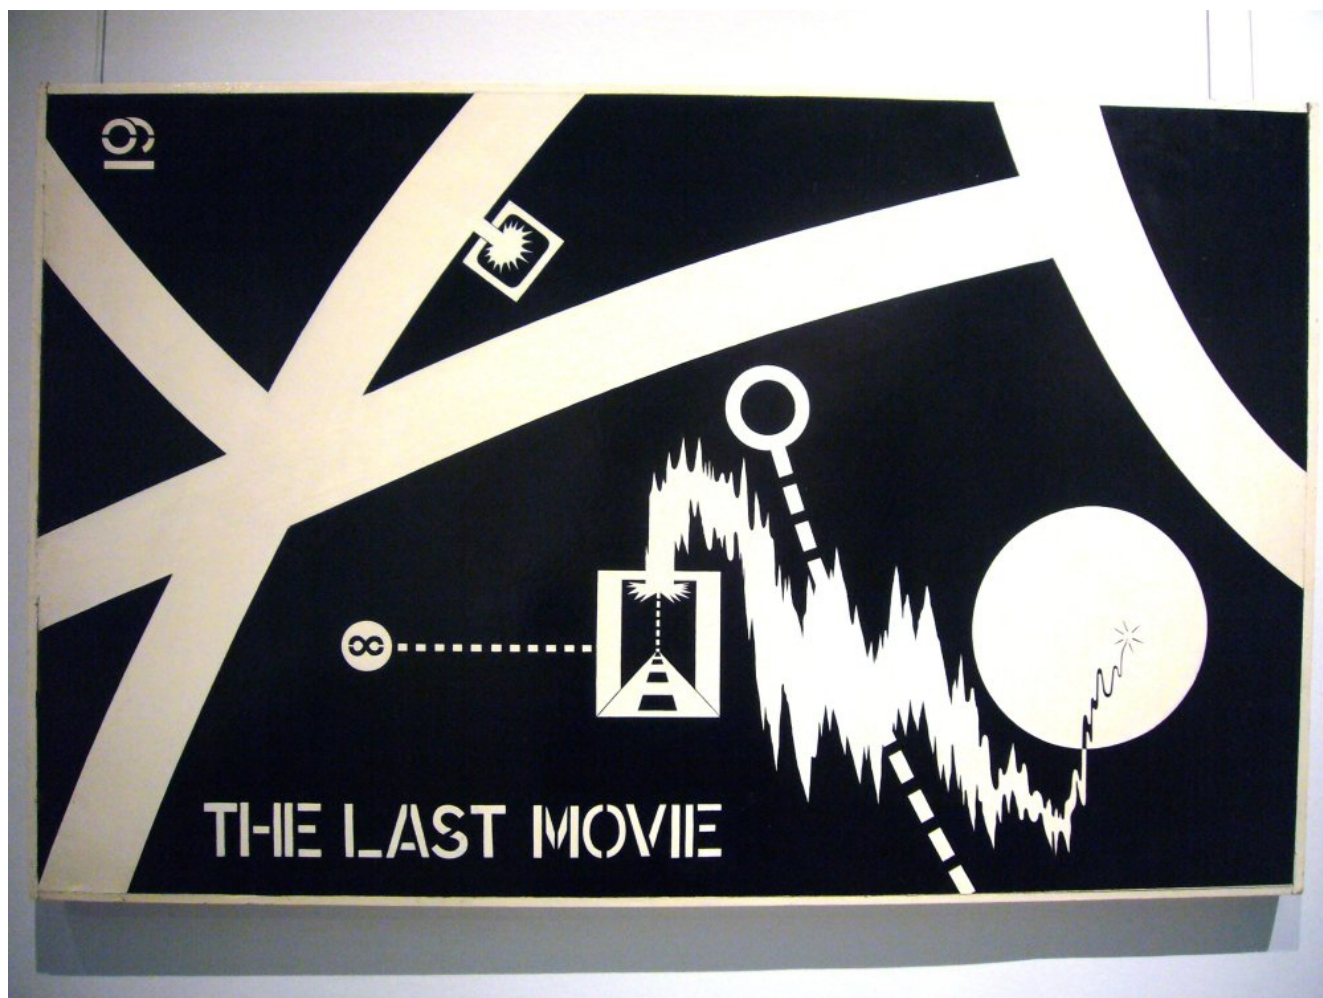

Jeff Keen
Jackie Keen as Spider Woman, 1968/2016

Emulsion on board with artist frame
76.4 x 121.2 x 3.5cm
(JK20)