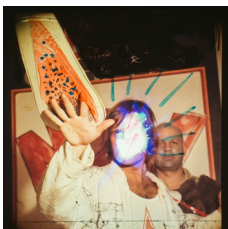

**Jeff Keen**

*Jackie Keen as The Ray Man*, 1968-1976/2016  
Chromogenic print  
91 x 91 cm  
Edition of 4 plus 1 AP  
(JK16)

**Jeff Keen**

*Tony Sinden and Jas H. Duke in Rayday Film*, 1968-1976/2016  
Chromogenic print  
91 x 91 cm  
Edition of 4 plus 1 AP  
(JK15)