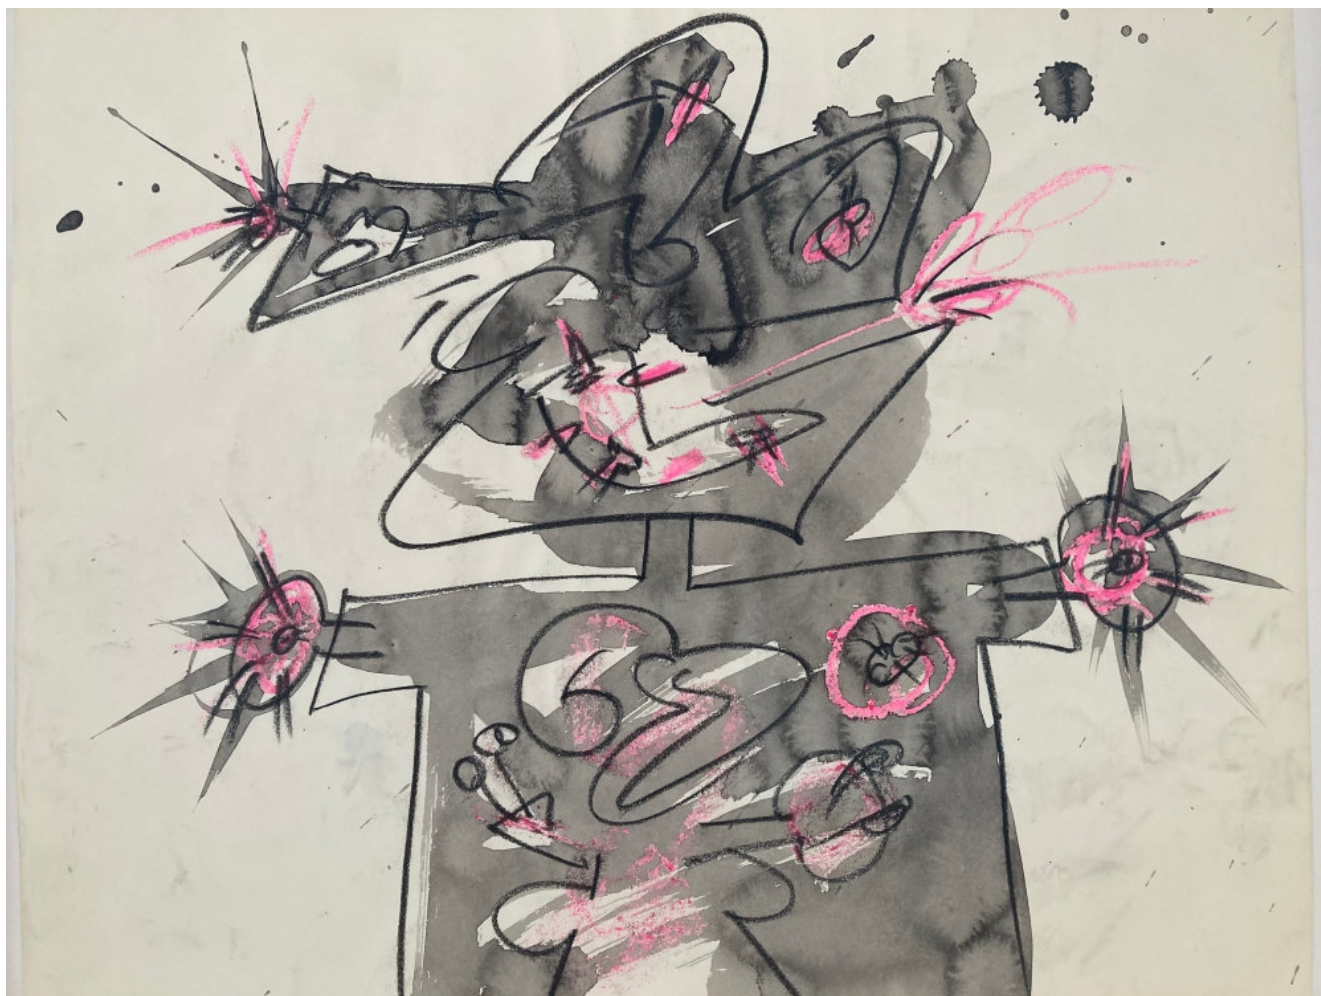

Jeff Keen
Untitled (Gazapocalypse) 1, tbc

Crayon and watercolour on paper
30.3 x 40.5 cm
(JK30)