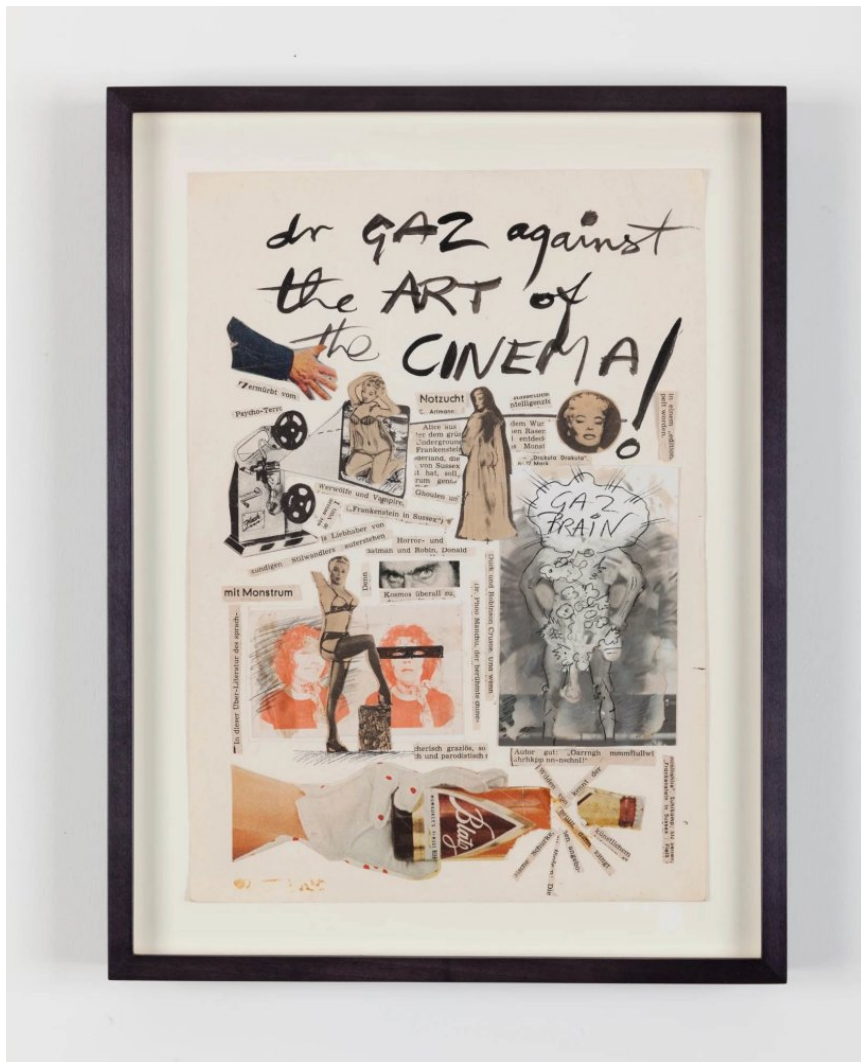

**Jeff Keen**  
*BLIXT*, c 1960's  
Felt tip and spray paint on paper  
8 3/4 x 11 1/2 inches  
(JK2)

**Jeff Keen**  
*Tex Avery Drawing*, 1960's  
Coloured felt tip and biro  
9 7/8 x 7 7/8 inches  
(JK1)

Jeff Keen  
*Green RayDay*, 1990

Collage with ink on paper  
26.2 x 20.8cm  
(JK43)

Jeff Keen  
*Dr Gaz Against the Art of Cinema*, 1976

Collage with ink and watercolour  
29.5 x 21 cm  
(JK42)

Jeff Keen  
*Free!*, 1972